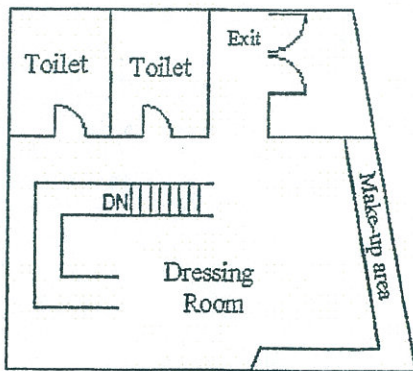

Caritas Social Centre - Kowloon

256A Prince Edward Road

Common Area

(210+240+81+156) s.f. = 687 s.f. = 687 s.f.

Usable Area: 6266-687 = 5,579 s.f.

Hall Total = 6,266 s.f.

Total area 6,266 s. f.
including toilet and stairs

Community Hall

Block B

Third Floor Floor Plan