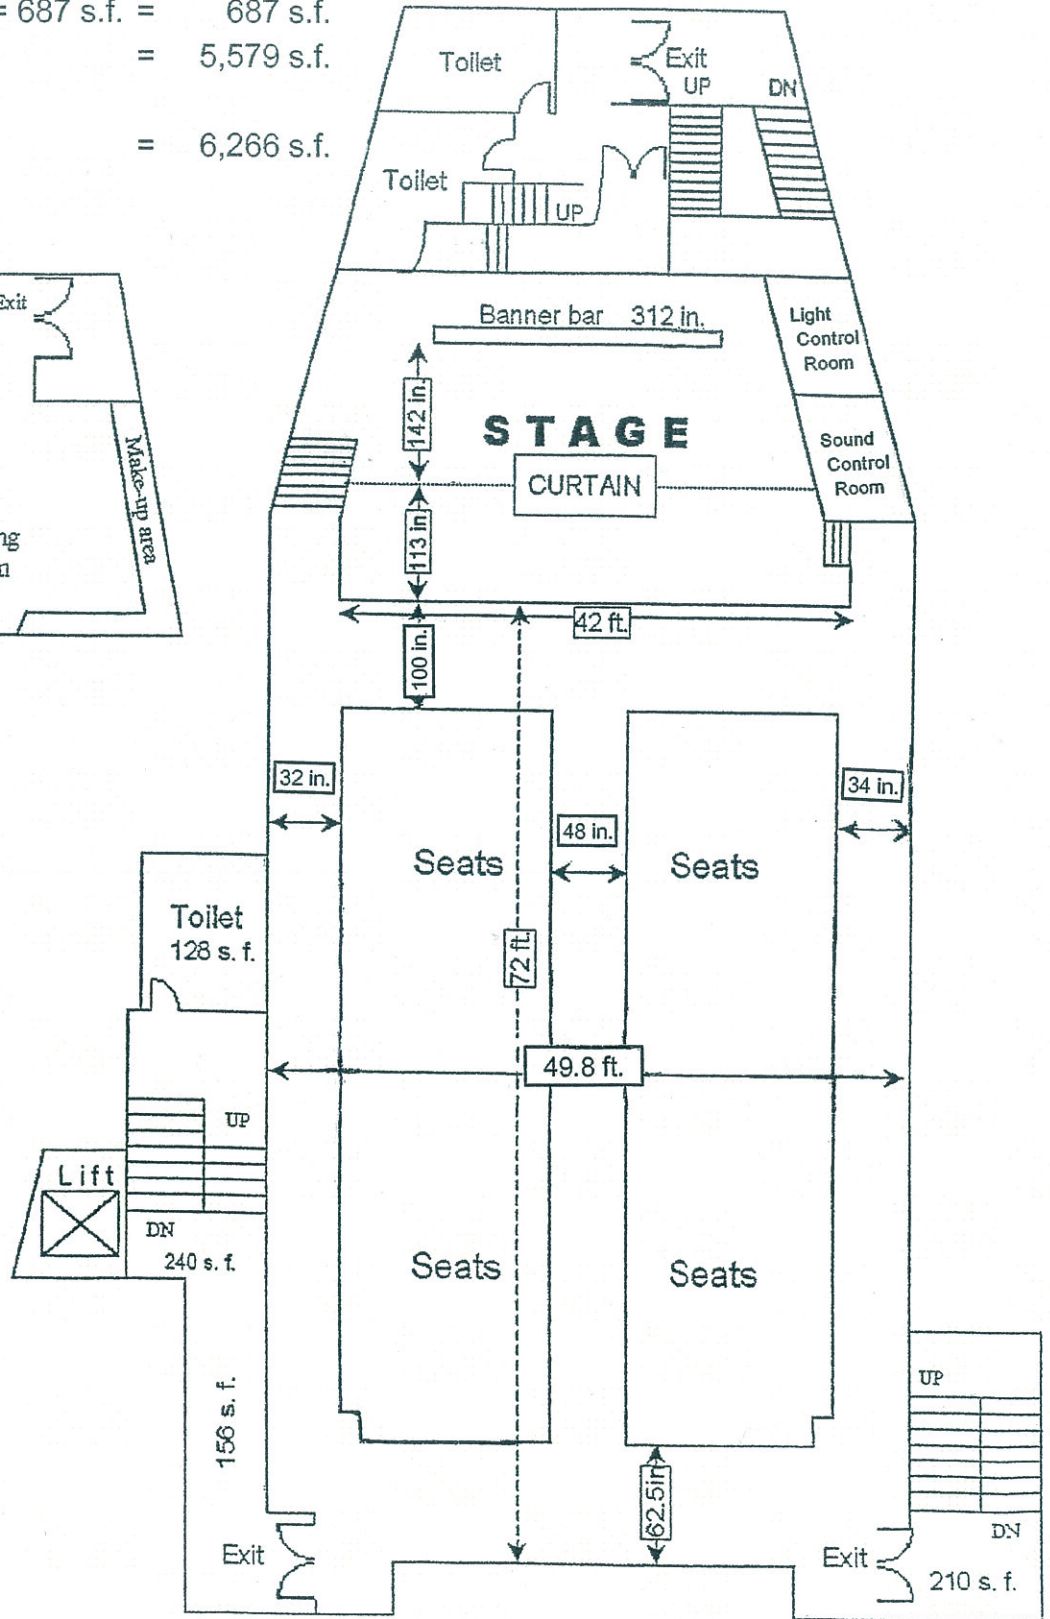

Caritas Social Centre - Kowloon

256A Prince Edward Road

Common Area

(210+240+81+156) s.f. = 687 s.f. = 687 s.f.

Usable Area: 6266-687 = 5,579 s.f.

Hall Total = 6,266 s.f.

Total area 6,266 s. f.
including toilet and stairs

Community Hall

Block B

Third Floor Floor Plan